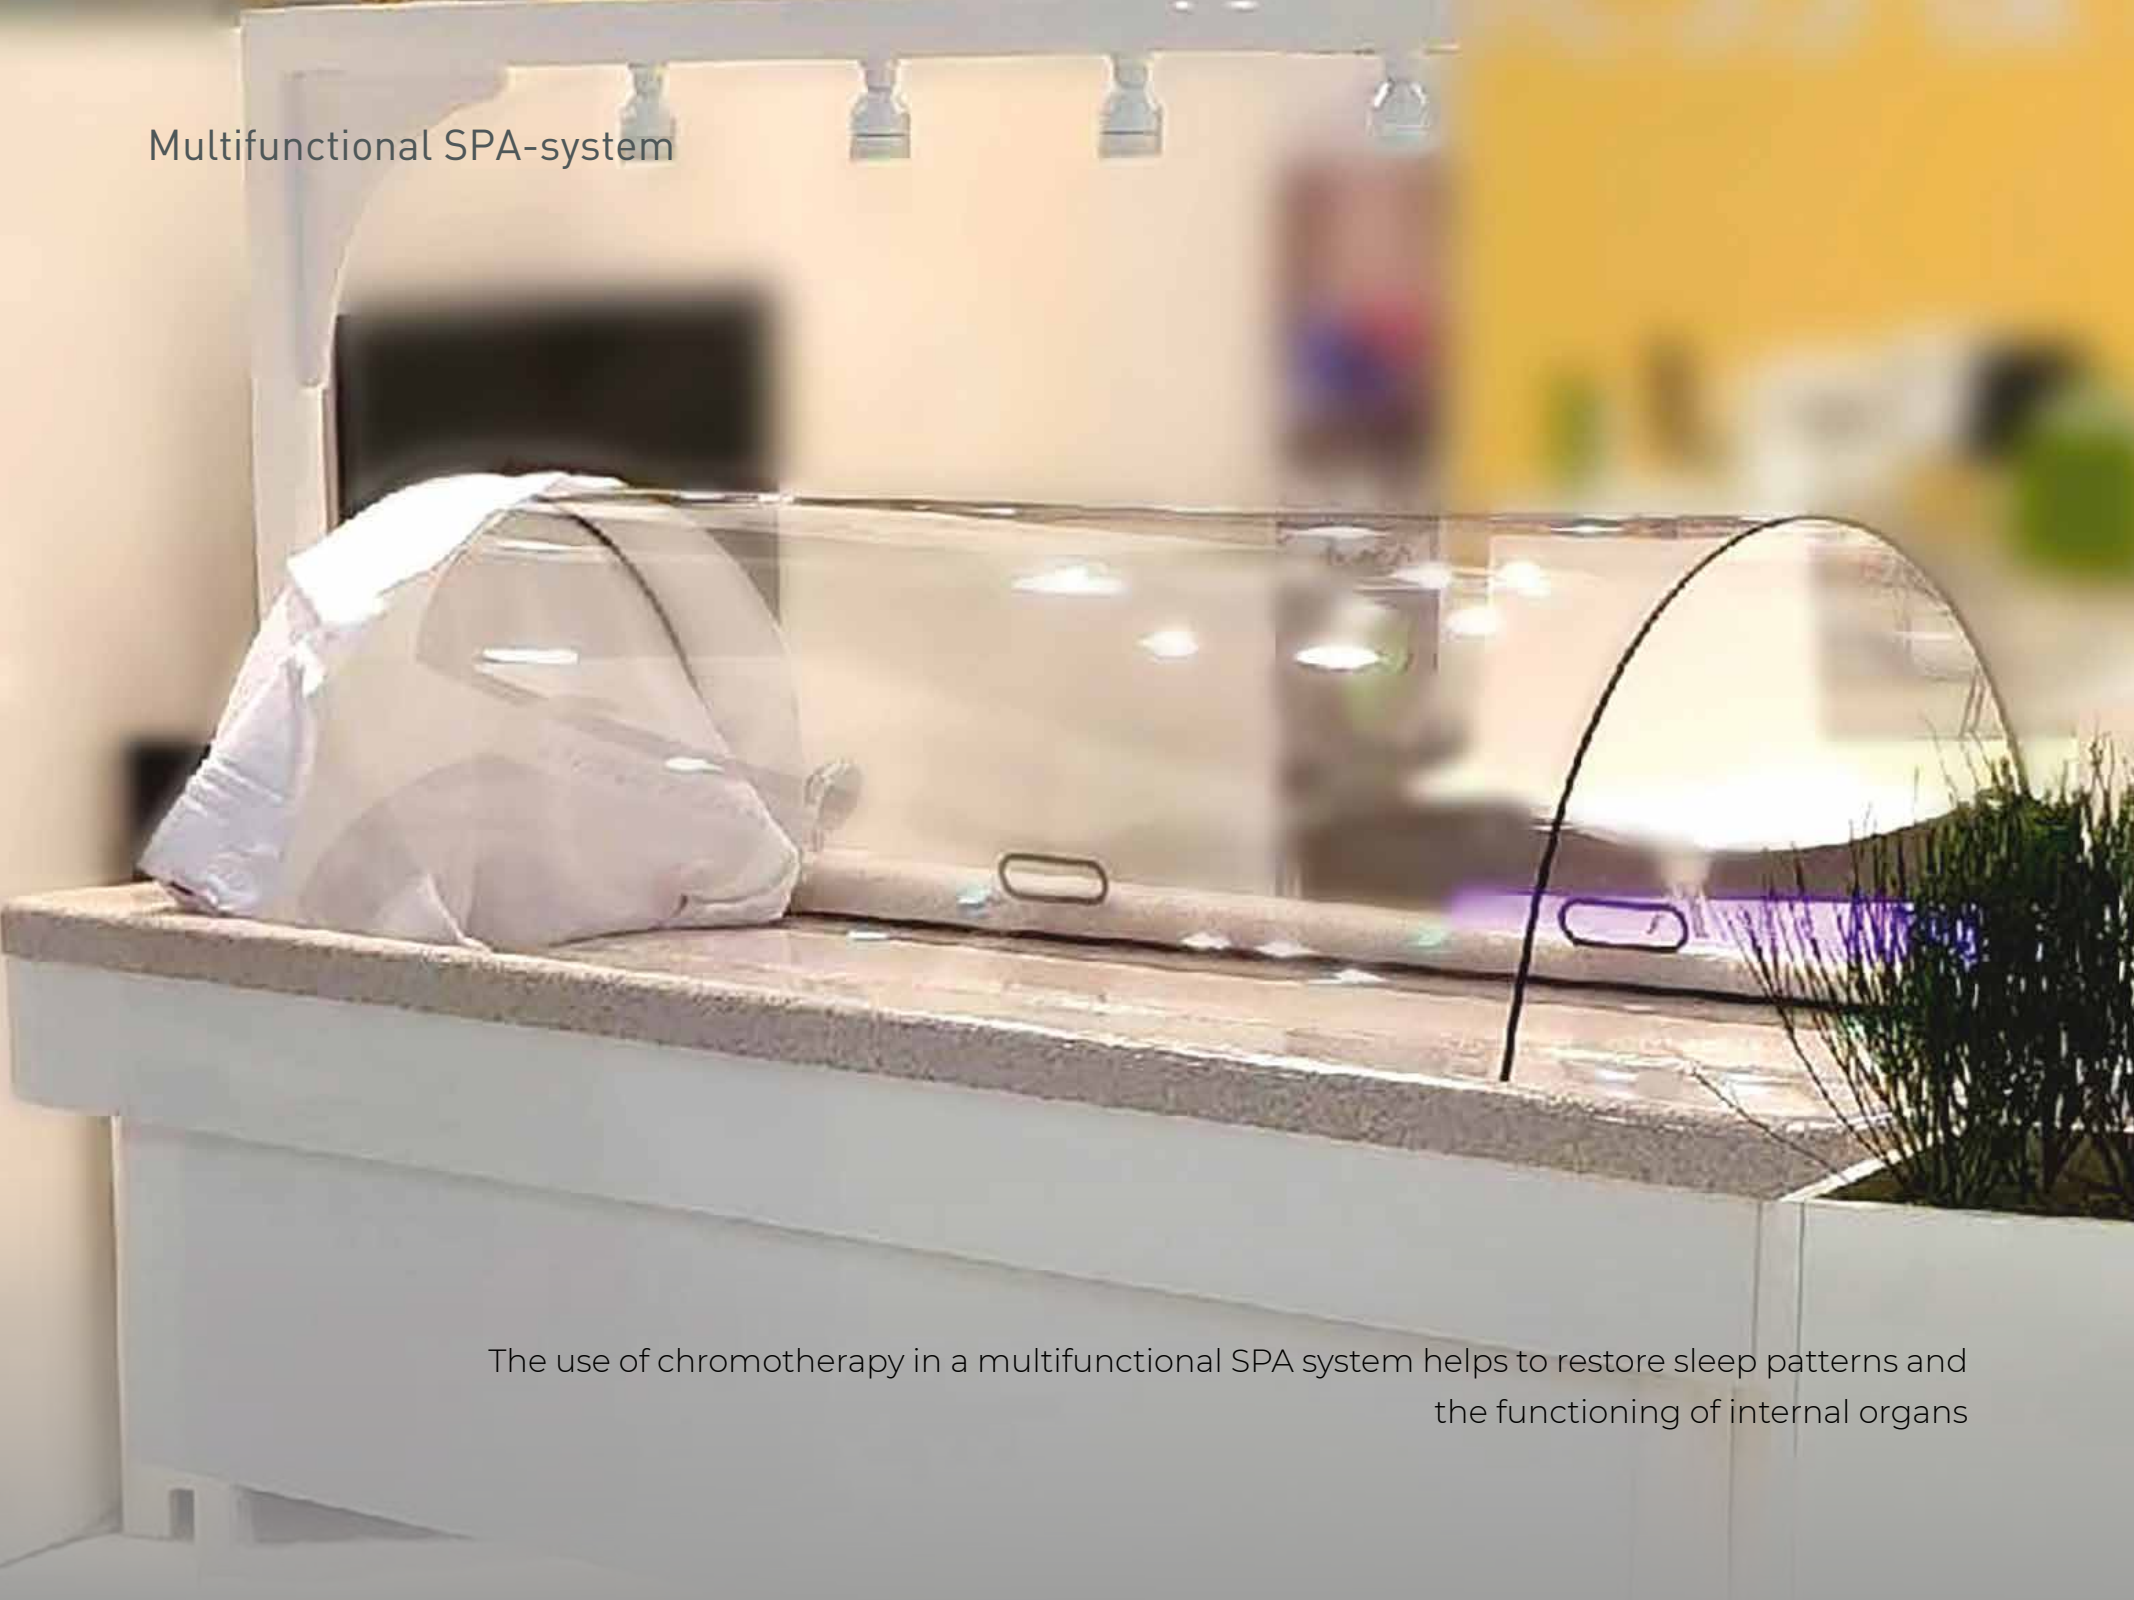

The uniqueness of the Trautwein system lies in the ability to combine the functionality of dry exposure - collagenarium with the using of chromotherapy and thermal exposure rejuvenates the skin, saturating it with oxygen, stimulating the natural production of elastin and collagen. A steam sauna with a Vichy shower creates a unique environment inside the capsule, comparable to the presence of a child in the womb, creating a feeling of calm and complete relaxation of the body.

2130x860x840 mm

music

steam

water

algae

chromotherapy

oil

Multifunctional SPA-system

The use of chromotherapy in a multifunctional SPA system helps to restore sleep patterns and the functioning of internal organs

Multifunctional SPA-system

Ergolima

A perfect interior solution that brightens all the space around  
A table for wet massage brings true pleasure