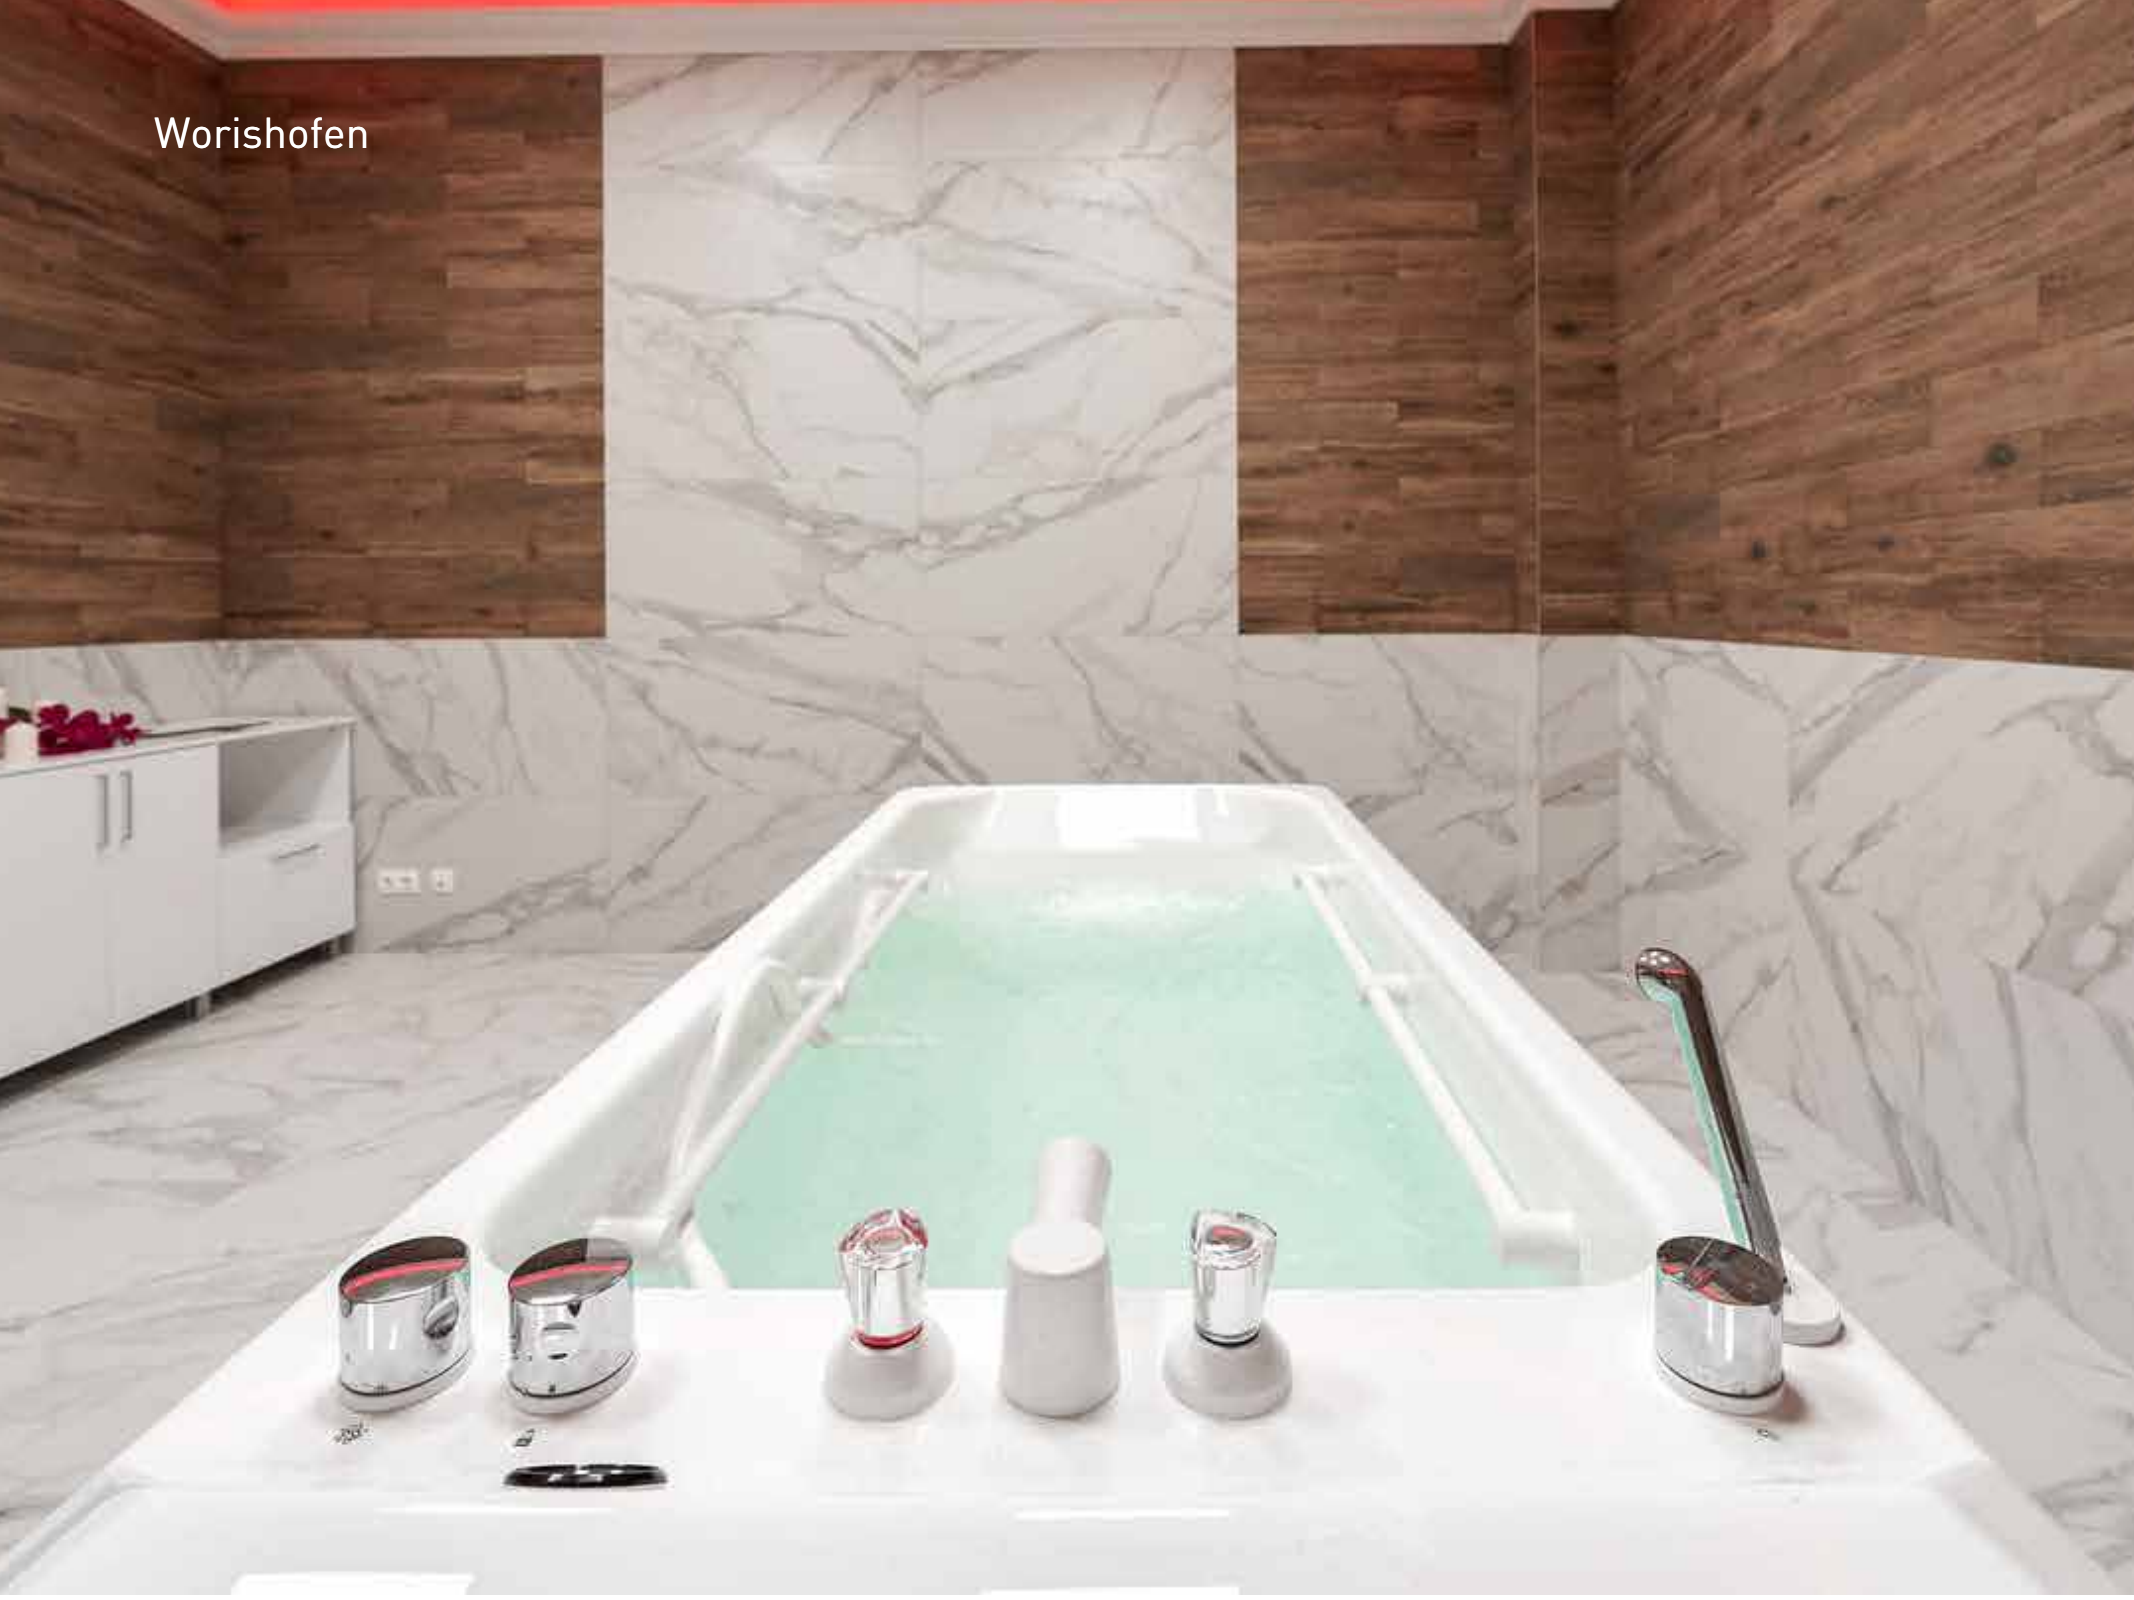

Thanks to the seamless acrylic glass technology, the bathtubs are easy to clean and do not suffer from the influence of balneological solutions. Outside, the frame is reinforced with special fiberglass, which completes the laconic design of the bath.

2320x940x900 mm

algae

water

sea water

hydromassage

oil

Worishofen

An important advantage is the electronic demineralization of water, which does not require consumables.

Worishofen